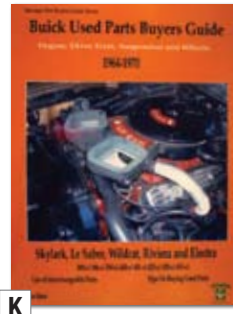

A

B

MP00124

C

D

E

F

DT00074

DT00265

G

H

I

J

K

L

M

A. Salesman's Data Manual

GTO, LeMans, Tempest; 1966 Reg. **SALE**
MP00070 66 ..... each ~~40.95~~ **9.85**

B. Pontiac Molding & Clip Manuals

GTO, LeMans, Tempest; 1964-70
MP00124 64 ..... each ~~7.95~~ **7.15**
MP00125 65 ..... each ~~7.95~~ **7.15**
MP00126 66 ..... each ~~7.95~~ **7.15**
MO00127 67 ..... each ~~7.95~~ **7.15**
MP00128 68 ..... each ~~7.95~~ **7.15**
MP00129 69 ..... each ~~7.95~~ **7.15**
MP00130 70 ..... each ~~7.95~~ **7.15**

C. Body, Glass, & Trim Interchange Manual

GTO, LeMans, Tempest
G240252 ..... each ~~26.95~~ **24.25**

D. Oldsmobile F-85 Cutlass Body, Trim And Glass Guide

Cutlass and 4-4-2
C230058 ..... each ~~26.95~~ **24.25**

E. 1969 Oldsmobile W-30, W-31 Sales Specification

Cutlass, 1969
CTLT012 69 ..... each ~~42.95~~ **11.65**

F. Accessory Price List

GTO, LeMans, Tempest; 1964 and 1966
DT00074 64 ..... each ~~8.54~~ **3.15**
DT00265 66 ..... each ~~8.54~~ **3.15**

G. Dr. Olds W-Machine Sales Catalog

Cutlass Reg. **SALE**
CTLT009 ..... each ~~9.95~~ **8.95**

H. 1970 Oldsmobile Rallye 350 Sales Folder

Cutlass, 1970
CTLT011 70 ..... each ~~9.95~~ **8.95**

I. Guide Book, Line Inspector

Cutlass, 1968-71
C240692 68 ..... each ~~24.95~~ **22.45**
C240693 69 ..... each ~~24.95~~ **22.45**
C240694 70 ..... each ~~24.95~~ **22.45**
C240695 71 ..... each ~~24.95~~ **22.45**

J. Oldsmobile Muscle Cars Mechanical Parts Interchange Guide

Cutlass Reg. **SALE**
C230060 ..... each ~~26.95~~ **24.25**

K. 1964-70 Buick Parts Interchange Guide

Skylark, 1964-70
S240127 ..... each ~~26.95~~ **24.25**

L. Hollander Interchange Manual, 1964-72

Chevelle, El Camino; 1964-72
C210015 ..... each ~~89.95~~ **35.95**

M. Chevrolet Decoding Guide, 1965-72

All GM "A" Bodies, 1965-72
CH24886 ..... each ~~44.95~~ **13.45**

Check out our annual catalogs or our website now for other great books and gifts!