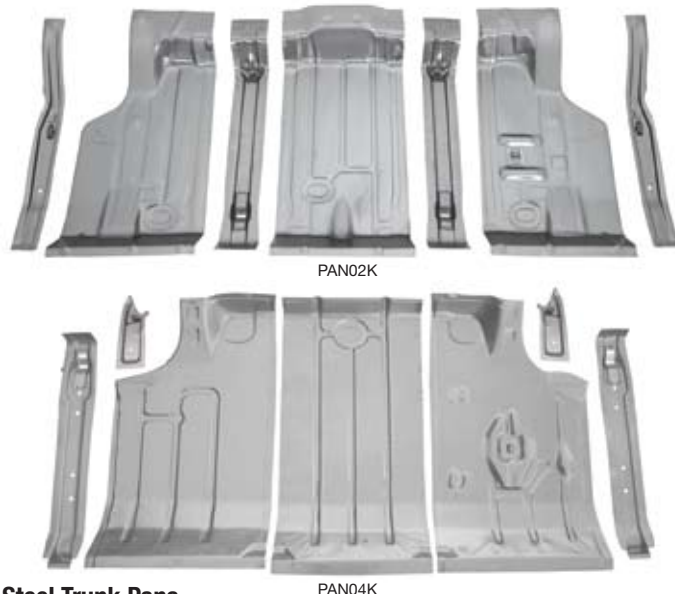

Steel Trunk Pans

Made in the USA.

COMPLETE DISCOUNTED TRUNK PAN COMBINATION KIT INCLUDES:

- (1) Trunk pan section (LH)
- (1) Trunk pan section (RH)
- (1) Trunk pan section (center)
- (2) Fuel tank steel braces (LH and RH, exc. 1973)
- (2) Trunk steel body braces (1964-72 only)

Fits Chevelle, El Camino; 1964-77

PAN01K	64-67	KIT	~~391.45~~	350.45
PAN02K	68-72	KIT	~~429.95~~	389.95
PAN03K	73-77	KIT	~~499.95~~	458.95

Fits Cutlass, 1964-72

PAN04K	64-67	KIT	~~404.95~~	369.95
PAN02K	68-72	KIT	~~429.95~~	389.95

Fits GTO, LeMans and Tempest; 1964-73

PAN04K	64-67	KIT	~~404.95~~	369.95
PAN02K	68-72	KIT	~~429.95~~	389.95
PAN03K	73	KIT	~~499.95~~	458.95

Fits Monte Carlo, 1970-77

PAN02K	70-72	KIT	~~429.95~~	389.95
PAN03K	73-77	KIT	~~499.95~~	458.95

Fits Skylark, 1964-72

PAN04K	64-67	KIT	~~404.95~~	369.95
PAN02K	68-72	KIT	~~429.95~~	389.95

NOTE1: Part# PAN03K does not include braces with the kit. NOTE2: These trunk pans are OVERSIZED and require an additional freight charge. Please see our shipping policy for details.

Why Wait, Order Now!

Shop
over 50,000
Restoration and
Performance Parts
for your GM Classic at

www.opgi.com