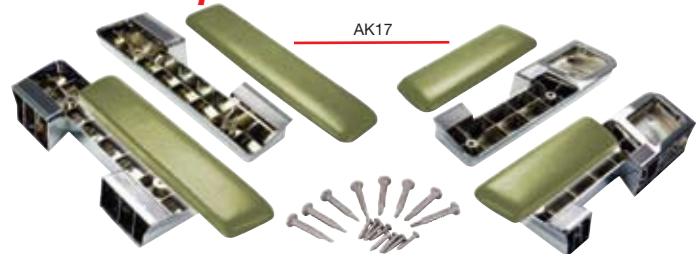

Chrome Molding Strips, 1964-68 Lower Door Panel

Fits Chevelle, El Camino; 1964-68

Part No.	Year	Location	Qty	Reg.	SALE
DP00022	64-66	front (2-pcs.)	pair	21.95	19.75
DP00023	64-66	rear, coupe (2-pcs.)	pair	14.45	12.95
DP00025	68	front (2-pcs.)	pair	20.95	19.75
DP00026	68	rear, coupe (2-pcs.)	pair	14.45	12.95

Fits GTO, Tempest, LeMans; 1964-68 and 1972

Part No.	Year	Location	Qty	Reg.	SALE
DP00022	64-66	front (2-pcs.)	pair	21.95	19.75
DP00023	64-66	rear, coupe (2-pcs.)	pair	14.45	12.95
GP00023	68	front, coupe (4-pcs.)	pair	44.95	41.95
GP00024	68	front & rear, coupe (6-pcs.)	set	88.45	35.95
GP00025	68	front & rear, conv. (6-pcs.)	set	41.45	38.95
GP00026	72	front (2-pcs.)	pair	29.95	27.95

Rock-bottom price...