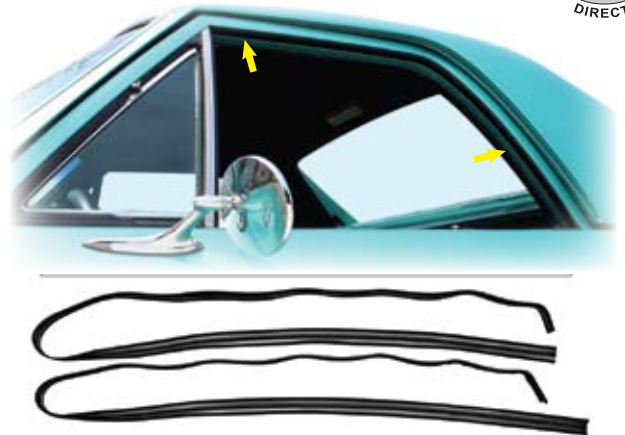

Glass run channel, priced to move!

Front Door Window Glass Frame Channel

Fits El Camino, all sedans and wagons; 1964-72

			Reg.	SALE
GRC0020	64-72	.....	pair	20.95 21.95

The Ultimate Gift

A Original Parts Group, Inc. Gift Card is an all-access pass to our huge inventory of restoration and performance parts, tools, car care, books, apparel and much more. Gift cards can be used on anything we sell.

They are available in denominations from $25.00 and up and can be ordered by mail, over the phone, online or in our showroom.