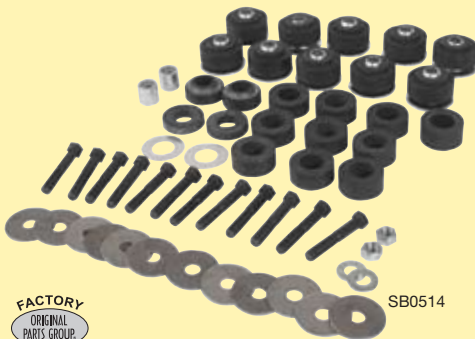

Save $$$!!! 30% off Now!

FACTORY ORIGINAL PARTS GROUP DIRECT!

SB0514

Complete Body Bushing Kits

Fits Chevelle, El Camino; 1964-72		Reg.	SALE
SB0514	64-67 coupe, El Camino..... KIT	~~69.95~~	49.95
SB514K	64-67 w/hardware..... KIT	~~90.45~~	59.95
SB0515	64-67 convertible..... KIT	~~89.95~~	62.95
SB515K	64-67 w/hardware..... KIT	~~105.95~~	72.95
SB0516	68-72 coupe, El Camino..... KIT	~~102.95~~	69.95
SB516K	68-72 w/hardware..... KIT	~~120.95~~	89.95
SB0517	68-72 convertible..... KIT	~~118.45~~	86.95
SB517K	68-72 w/hardware..... KIT	~~120.95~~	94.95
Fits Cutlass, 1964-72			
SB0514	64-67 coupe..... KIT	~~69.95~~	49.95
SB514K	64-67 w/hardware..... KIT	~~90.45~~	59.95
SB0515	64-67 convertible..... KIT	~~89.95~~	62.95
SB515K	64-67 w/hardware..... KIT	~~105.95~~	72.95
SB0516	68-72 coupe..... KIT	~~102.95~~	69.95
SB516K	68-72 w/hardware..... KIT	~~120.95~~	89.95
SB0517	68-72 convertible..... KIT	~~118.45~~	86.95
SB517K	68-72 w/hardware..... KIT	~~120.95~~	94.95
Fits GTO, Tempest, LeMans; 1964-72			
SB0515	64-67 all..... KIT	~~89.95~~	62.95
SB515K	64-67 w/hardware..... KIT	~~105.95~~	72.95
SB0615	68-72 coupe..... KIT	~~89.95~~	62.95
SB615K	68-72 w/hardware..... KIT	~~118.45~~	86.95
SB0715	68-72 convertible..... KIT	~~95.55~~	67.95
SB715K	68-72 w/hardware..... KIT	~~119.95~~	83.95
Fits Monte Carlo, 1970-72			
SB0614	70-72 ..... KIT	~~134.65~~	98.95
SB614K	70-72 w/hardware..... KIT	~~160.55~~	109.95
Fits Skylark, 1964-72			
SB0514	64-67 ..... KIT	~~69.95~~	49.95
SB514K	64-67 w/hardware..... KIT	~~90.45~~	59.95
SB0517	68-72 ..... KIT	~~118.45~~	86.95
SB517K	68-72 w/hardware..... KIT	~~120.95~~	94.95

NOTE1: All sets include radiator support bushings. NOTE2: Please specify your vehicle's year and model when ordering. NOTE3: All part numbers with a "K" in them denote that mounting hardware (bolts, nuts, etc.) is included.

Better Quality, Better Price!

Starting at just $42.45, these precision-molded plastic shrouds are priced to move!
A quality reproduction by Original Parts Group

FACTORY ORIGINAL PARTS GROUP DIRECT!

Radiator Fan Shrouds

These shrouds are manufactured by OPG and surpass not only the originals in quality and fit, but also competitor shrouds that are advertised as "identical to factory". Why? Because our shrouds feature heavier duty rib-reinforcements and the shroud walls are slightly beveled up to provide increased sturdiness and longevity. Visually, they are near identical to the originals and are guaranteed to bolt right up to your existing radiator support with ease. We have sold thousands to satisfied vehicle owners over the years. Now at a specially discounted price for this catalog only! Guaranteed best or your money back!

MANUFACTURED BY OPGI IN THE USA.

Fits Chevelle, El Camino; 1966-75		Reg.	SALE
00T215R	66-67 SB..... each	~~69.95~~	45.95
00T216R	66-67 BB..... each	~~69.95~~	45.95
00T219R	68 SB..... each	~~79.95~~	52.95
00T217R	68 BB..... each	~~79.95~~	52.95
00T220R	69-70 SB (large core radiator)..... each	~~62.45~~	42.45
PZ01017	69-70 BB..... each	~~62.45~~	42.45
00T225R	71-75 SB..... each	~~62.45~~	42.45
00T218R	71-75 BB..... each	~~69.95~~	43.95