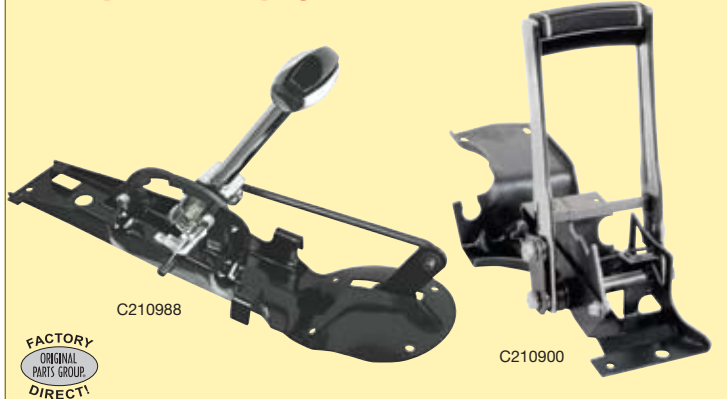

Fits GTO, Tempest, LeMans; 1968-72				Reg.	SALE
39310	68-72	specify color	each	45.45	39.95

NOTE: Part# 3930001 and 3931000 also fits 1970-72, but doesn't feature a locking button.

Don't pass this up, giant 25% discount!