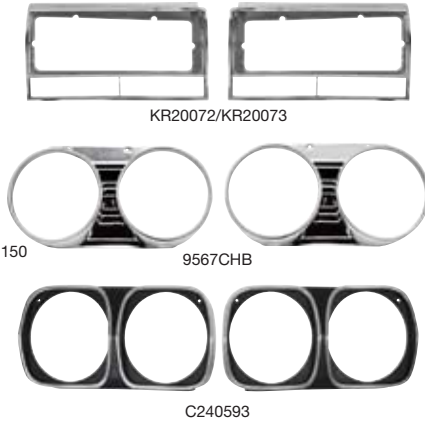

Outstanding Holiday Values!