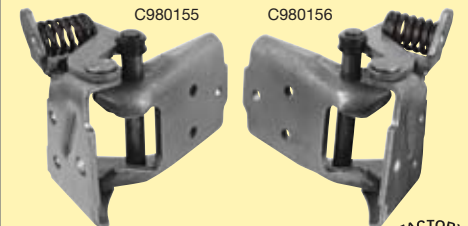

C980155

C980156

FACTORY
ORIGINAL
PARTS GROUP
DIRECT!

Door Hinge, Lower

Fits GM "A" Bodies, 1966-72 Reg. ~~SALE~~

CHVC113	66-67	.....	right	~~45.95~~	39.95
CHVC114	66-67	.....	left	~~45.95~~	39.95
C980155	68-72	.....	left	~~59.95~~	54.95
C980156	68-72	.....	right	~~59.95~~	54.95

Fits GM "G" Bodies, 1978-87

KM01081	78-87	.....	each	~~69.95~~	64.95