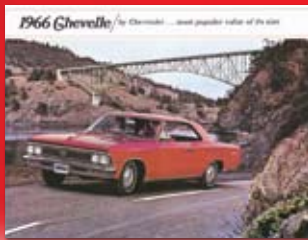

Showroom Brochure

Chevelle, 1964-72

	Reg.	SALE	
640CHSB 64	each	~~12.95~~	11.65
DG965SB 65	each	~~12.95~~	11.65
660CHSB 66	each	~~12.95~~	11.65
670CHSB 67	each	~~12.95~~	11.65
CH27154 67 SS	each	~~12.95~~	11.65
680CHSB 68	each	~~12.95~~	11.65
690CHSB 69	each	~~12.95~~	11.65
CH27155 69 SS	each	~~12.95~~	11.65
DG276SB 70	each	~~12.95~~	11.65
710CHSB 71	each	~~12.95~~	11.65
720CHSB 72	each	~~12.95~~	11.65

El Camino, 1959-78

	Reg.	SALE	
DGSB059 59	each	~~10.95~~	9.85
DGSB060 60	each	~~10.95~~	9.85
DGSB064 64	each	~~10.95~~	9.85
DGSB065 65	each	~~10.95~~	9.85
DGSB066 66	each	~~10.95~~	9.85
DGSB067 67	each	~~10.95~~	9.85
DGSB068 68	each	~~10.95~~	9.85
DGSB069 69	each	~~10.95~~	9.85
DGSB070 70	each	~~10.95~~	9.85
DGSB071 71	each	~~10.95~~	9.85
DGSB072 72	each	~~10.95~~	9.85

El Camino, 1959-78 continued...

	Reg.	SALE	
CH27151 73	each	~~10.95~~	9.85
CH27152 74	each	~~10.95~~	9.85
CH27153 75	each	~~10.95~~	9.85
L240389 78	each	~~10.95~~	12.55

Monte Carlo, 1970-74

CH27166 70	each	~~11.95~~	10.75
CH27167 71	each	~~11.95~~	10.75
CH27168 72	each	~~11.95~~	10.75
CH27169 73	each	~~11.95~~	10.75
CH27170 74	each	~~11.95~~	10.75

Facts & Features Manuals

Chevelle, 1964-69

	Reg.	SALE	
JMP3030 64	each	~~9.95~~	8.95
JMP9200 66	each	~~9.95~~	8.95
JMP9300 67	each	~~9.95~~	8.95
JMP9400 68	each	~~9.95~~	8.95
JMP2520 69	each	~~9.95~~	8.95

Cutlass, 1964-72

	Reg.	SALE	
CTLT001 65	each	~~9.95~~	8.95
CTLT003 67	each	~~9.95~~	8.95
CTLT004 68	each	~~9.95~~	8.95
CTLT005 69	each	~~11.95~~	10.75
CTLT006 70	each	~~11.95~~	10.75
CTLT007 71	each	~~11.95~~	10.75
CTLT008 72	each	~~11.95~~	10.75

Skylark, 1967-69

	Reg.	SALE	
S240156 67	each	~~10.95~~	9.85
S240157 68	each	~~10.95~~	9.85
S240158 69	each	~~10.95~~	9.85

Chevrolet Accessory Listings

Chevelle, El Camino, Monte Carlo; 1964-73 SALE