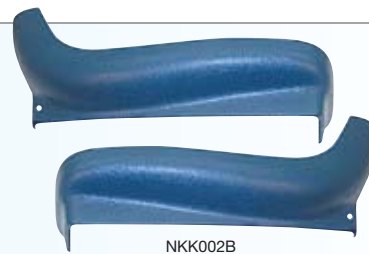

NKK002B

FACTORY ORIGINAL PARTS GROUP DIRECT!

1966-72 Bucket Seatback Shells

Many colors available. Please call an OPGI sales representative with your vehicle information for specific color options.

Fits GM "A" Bodies, 1966-72

	Reg.	SALE
C210124 66 ..... pair	70.45	66.95
CHV1001 67-68 ..... pair	70.45	66.95
CHV1000 69-72 ..... pair	70.45	66.95

1966-72 Lower Sides Seat Bases

Fits GM "A" and "G" Bodies

	Reg.	SALE
NKK002B 66-72 ..... pair	69.95	62.05

NOTE1: 1966-67 were originally metal, these are plastic reproductions, that fit and look like original. NOTE2: Please specify color when ordering.