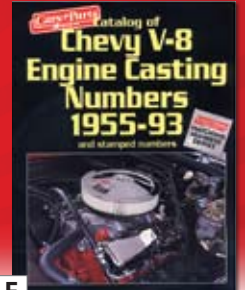

D

E

A. Chevrolet Suffix Codes

Chevrolet Big-Block Suffix Codes		Reg.	SALE
CH26755	each	49.95	17.95
Chevrolet Small-Block Suffix Codes			
CH26756	each	49.95	17.95

B. Chevrolet Casting Numbers

Chevrolet Big-Block Casting Numbers			
CH26759	each	47.95	16.45
Chevrolet Small-Block Casting Numbers			
CH26758	each	47.95	16.45