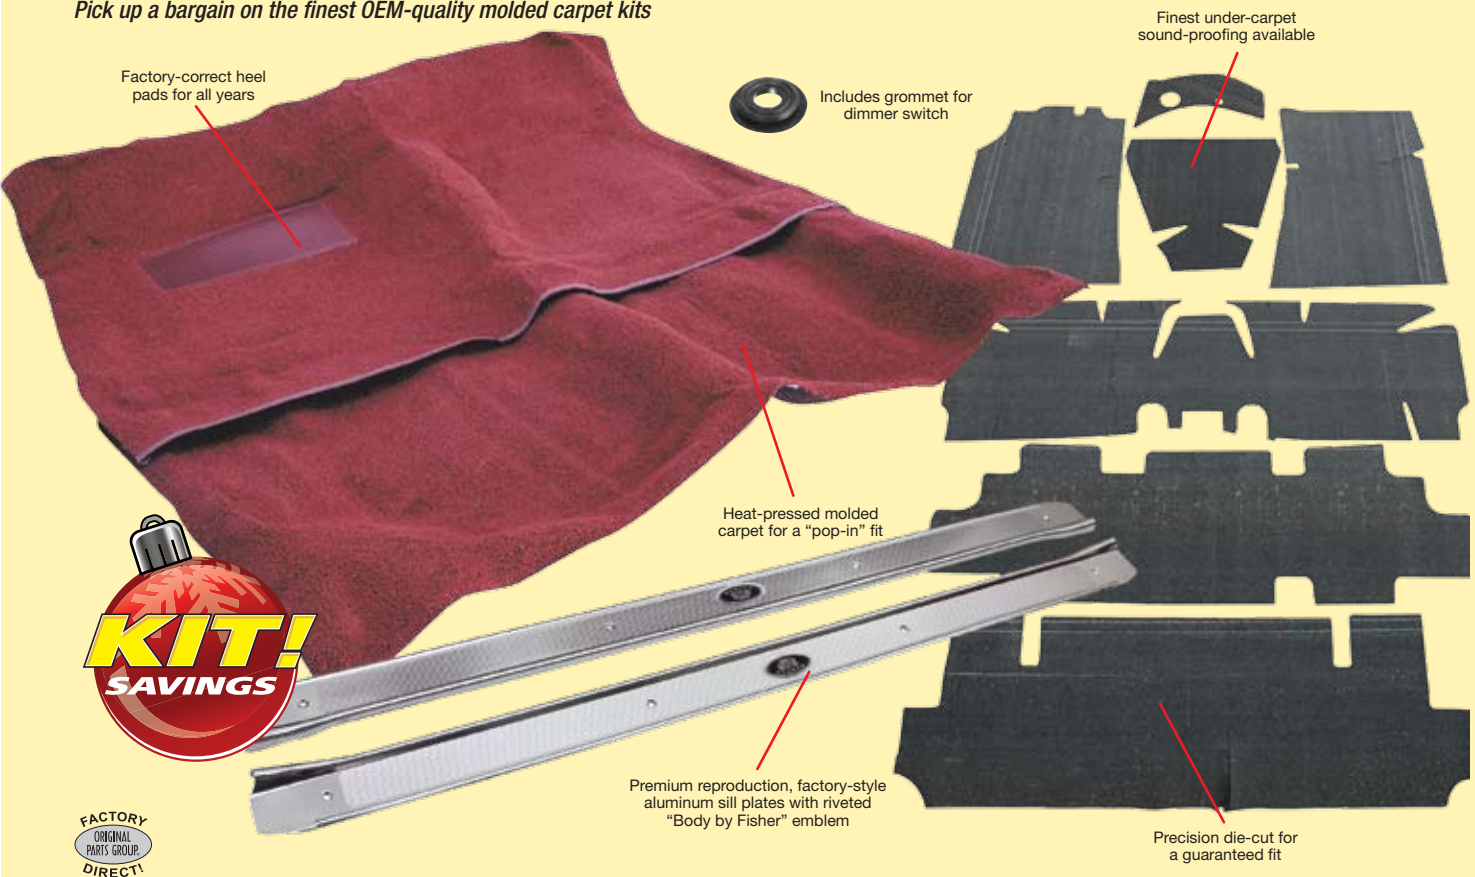

Special Holiday Pricing on Complete Carpet Kits!

Pick up a bargain on the finest OEM-quality molded carpet kits