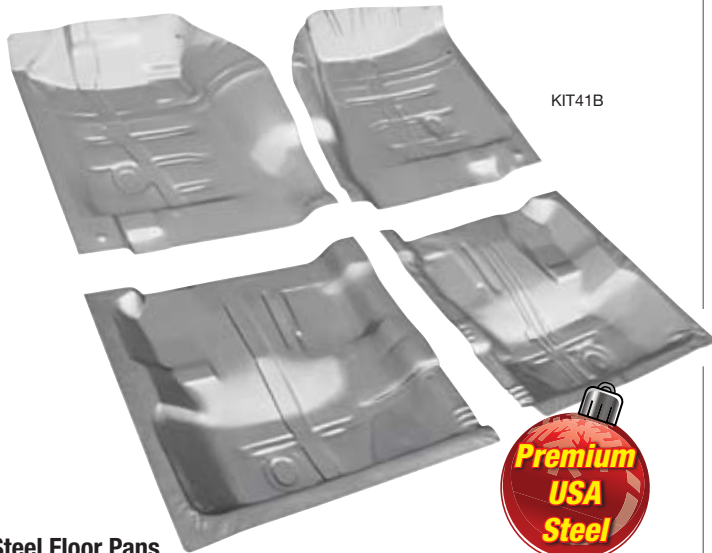

Steel Floor Pans

EACH COMBO KIT INCLUDES:
(2) front steel floor pan sections, (2) rear steel floor pan sections

Fits GM "A" Bodies, 1964-77

KIT416	64-67	(see note)	KIT	~~299.00~~	214.95
KIT41B	68-72		KIT	~~299.00~~	214.95
KIT592	73-77		KIT	~~399.00~~	359.95

NOTE1: Part# KIT416 also fits 1964-72 El Camino. NOTE2: These floor pan kits are OVERSIZED and require an additional freight charge. Please see our shipping policy for details.

Complete Trunk Pan Sets

Authentically reproduced - U.S. steel - Made to OEM specifications
FedEx-shippable - Always in stock!