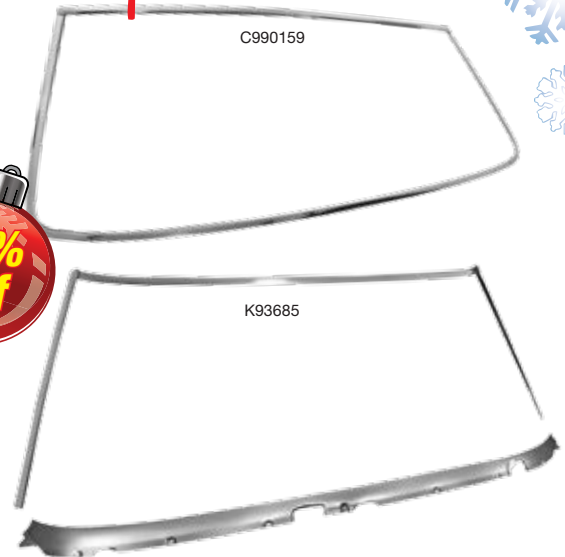

Guaranteed best price anywhere!
There is no better value

FREE
CLIP INSTALL KIT
A $14.95 Value!

FACTORY
ORIGINAL
PARTS GROUP
DIRECT!