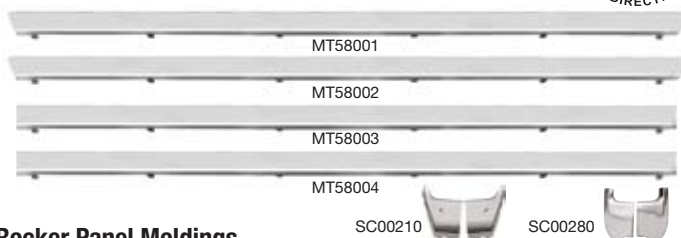

Rocker Panel Moldings

Fits Chevelle, El Camino; 1964

				Reg.	SALE
MT58001	64	Malibu.....	left	~~70.95~~	69.95
MT58002	64	Malibu.....	right	~~70.95~~	69.95
MT58003	64	SS, El Camino.....	left	~~72.95~~	64.95
MT58004	64	SS, El Camino.....	right	~~72.95~~	64.95
SC00210	64	cap - front.....	pair	~~90.95~~	26.95
SC00280	64	cap - rear.....	pair	~~90.95~~	26.95

Fits El Camino, 1980-87

KMR0872	80-87	.....	left	~~80.95~~	69.95
KMR0873	80-87	.....	right	~~80.95~~	69.95

Fits GTO, Tempest, LeMans; 1964-72

LBM0010	64-65	GTO/LeMans (stainless).....	left	~~89.95~~	71.95
LBM0011	64-65	GTO/LeMans (stainless).....	right	~~89.95~~	71.95
MT58006	66	GTO (stainless).....	left	~~87.95~~	77.95
MT58005	66	GTO (stainless).....	right	~~87.95~~	77.95
G240119	67	GTO, lwr. door (stainless).....	left	~~80.95~~	65.95
G240120	67	GTO, lwr. door (stainless).....	right	~~80.95~~	65.95
G200136	67	GTO (stainless).....	left	~~284.95~~	237.45
G200137	67	GTO (stainless).....	right	~~284.95~~	237.45
LBM0012	68-69	GTO (stainless).....	left	~~91.95~~	72.95
LBM0013	68-69	GTO (stainless).....	right	~~91.95~~	72.95
LBM0014	70-72	GTO (aluminum).....	left	~~89.95~~	71.95
LBM0015	70-72	GTO (aluminum).....	right	~~89.95~~	71.95
MT58006	67	LeMans (stainless).....	left	~~87.95~~	77.95
MT58005	67	LeMans (stainless).....	right	~~87.95~~	77.95
LBM0016	70-72	LeMans (aluminum).....	left	~~89.95~~	68.95
LBM0017	70-72	LeMans (aluminum).....	right	~~89.95~~	68.95

Fits Monte Carlo, 1970-72

RP10012	70-72	.....	pair	~~97.95~~	79.95