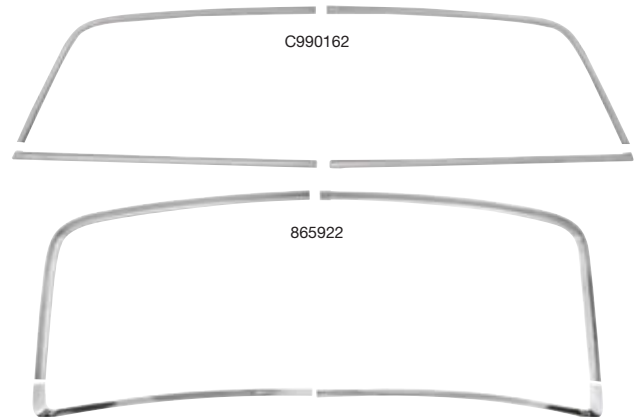

Window Reveal Moldings, Rear

Fits Chevelle, El Camino; 1964-72

			Reg.	SALE
CH26312	64-65	coupe (5 moldings).....	set	~~179.95~~ 152.95
CH27199	64-65	2-dr. sedan (5 moldings).....	set	~~219.45~~ 186.95
C990162	64-67	El Camino (4 moldings).....	set	~~149.95~~ 127.95
865922	66-67	coupe (4 moldings).....	set	~~169.95~~ 144.95
C990163	68-72	coupe (5 moldings).....	set	~~169.95~~ 144.95
K93686	68-72	El Camino (5 moldings).....	set	~~179.95~~ 152.95

Fits Cutlass, 1966-67

865922	66-67	coupe (4 moldings).....	KIT	~~169.95~~ 144.95

Fits El Camino, 1978-87

96352B	78-87	standard, anodized (4 moldings).....	set	~~279.00~~ 237.95
96352C	78-87	SS, black (4 moldings).....	set	~~299.00~~ 254.95

Fits GTO, Tempest, LeMans; 1966-67

865922	66-67	coupe (4 moldings).....	KIT	~~169.95~~ 144.95

Fits Skylark, 1966-67

865922	66-67	coupe (4 moldings).....	KIT	~~169.95~~ 144.95

800.243.8355

31